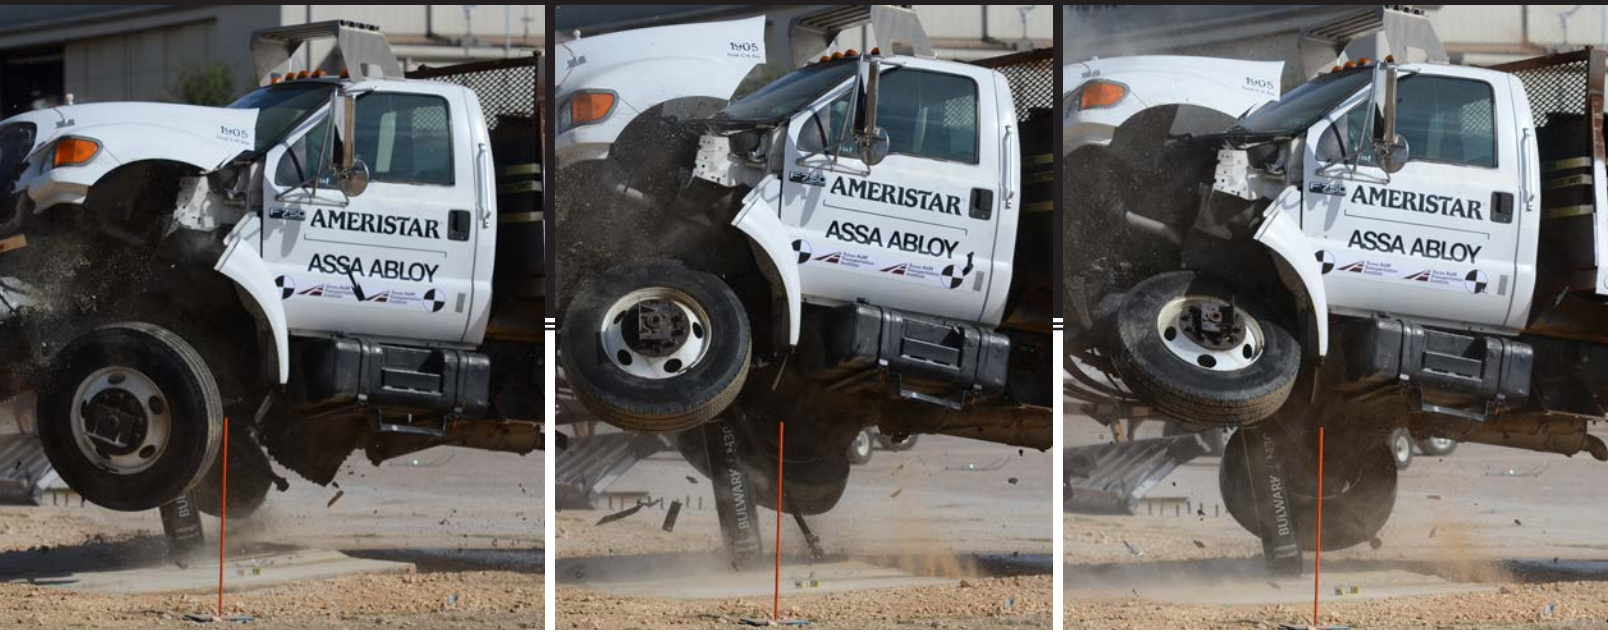

BULWARK[®]

SECURITY BOLLARDS

SHALLOW MOUNT BOLLARDS

Combining simplistic installation with ultimate anti-ram functionality - Bulwark Security Bollard series.

- M30 & M50 | Tested & Engineered Systems
- Single Bollard & 3 Bollard Array
- Fixed & Removable options

AMERISTARSECURITY.COM | 866-467-2773

ASSA ABLOY, the global leader in door opening solutions

AMERISTAR[®]

ASSA ABLOY

BULWARK[®] SECURITY BOLLARDS

SHALLOW MOUNT BOLLARDS

Fixed & Removable options | Single & Array Configurations | Tested & Engineered Systems