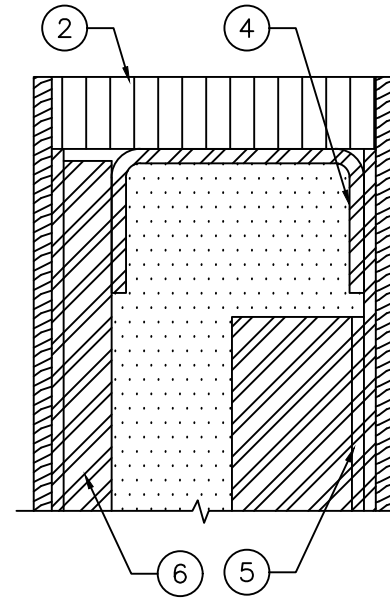

**ELEVATION**

3/4" = 1'-0"

VISION LITE DIMENSIONS SHOWN  
REFER TO CUTOUT SIZE

**SECTION "A"**

1'-0" = 1'-0"

**SECTION "B"**

1'-0" = 1'-0"

- LEGEND:
1. WOOD VENEER.
  2. WOOD STILES AND RAILS.
  3. STEEL DOOR SKINS.
  4. STEEL TOP AND BOTTOM CHANNELS.
  5. VERTICAL STEEL STIFFENERS.
  6. BULLET PLATE TO UL752 LEVEL 1-4, 6.

DRAWING TITLE:

**BULLET RESISTANT WOOD DOOR TO UL752 LEVEL 1-4, 6**

DATE: MARCH 22, 2017

DRAWN BY: TWB

REVISION: 0