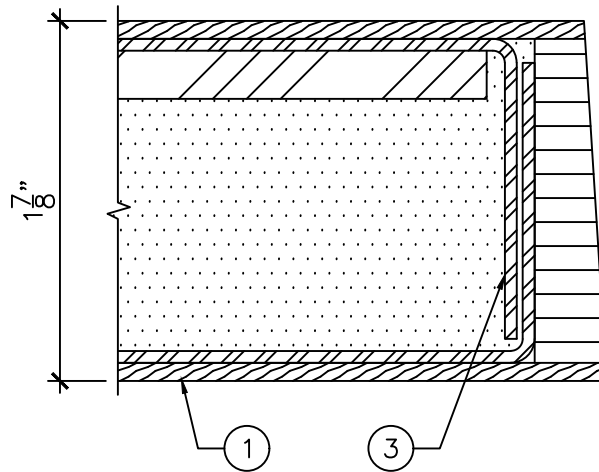

**ELEVATION**

3/4" = 1'-0"

VISION LITE DIMENSIONS SHOWN  
REFER TO CUTOUT SIZE

**SECTION "A"**

1'-0" = 1'-0"

**SECTION "B"**

1'-0" = 1'-0"

- LEGEND:
1. WOOD VENEER.
  2. WOOD STILES AND RAILS.
  3. STEEL DOOR SKINS.
  4. STEEL TOP AND BOTTOM CHANNELS.
  5. VERTICAL STEEL STIFFENERS.
  6. BULLET PLATE TO UL752 LEVEL 1-4, 6.

DRAWING TITLE:

**BULLET RESISTANT WOOD DOOR TO UL752 LEVEL 1-4, 6**

DATE: MARCH 22, 2017

DRAWN BY: TWB

REVISION: 0